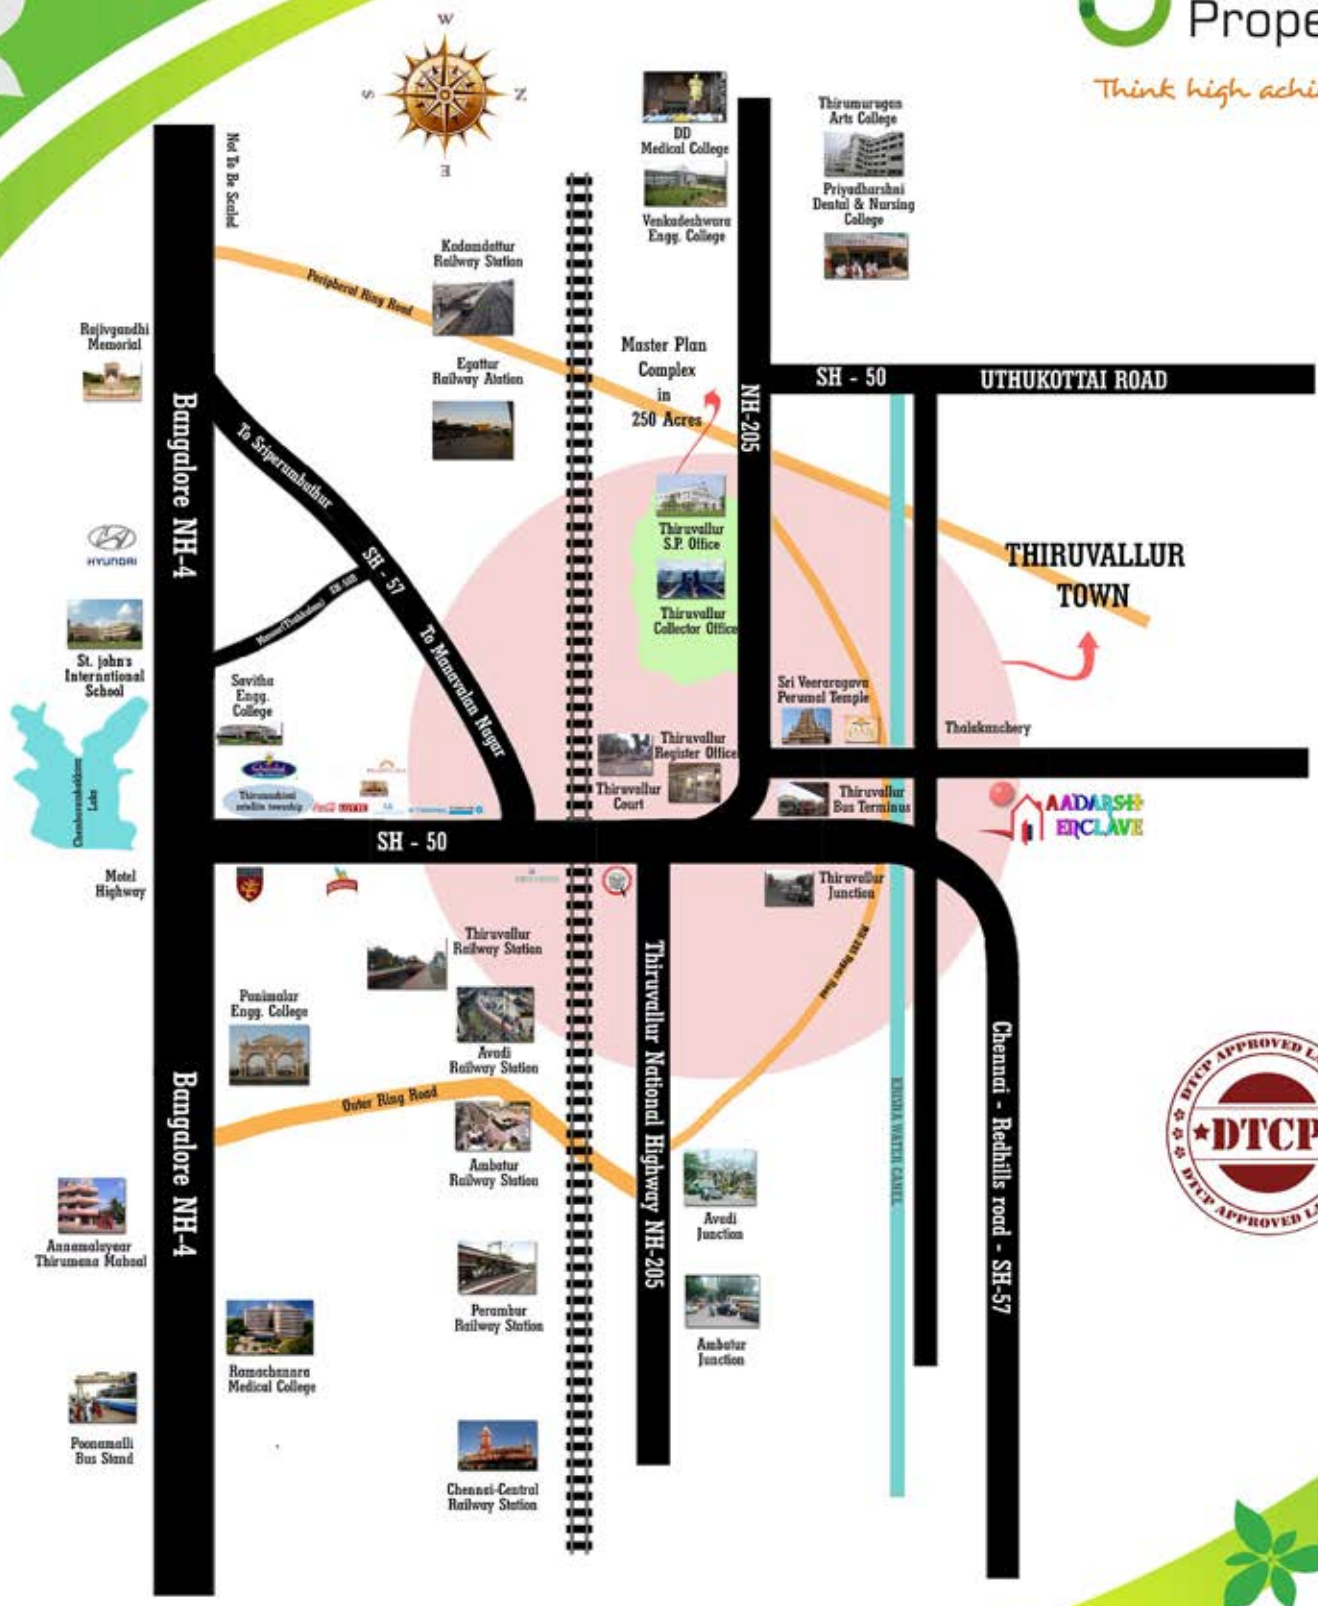

Think high achieve high