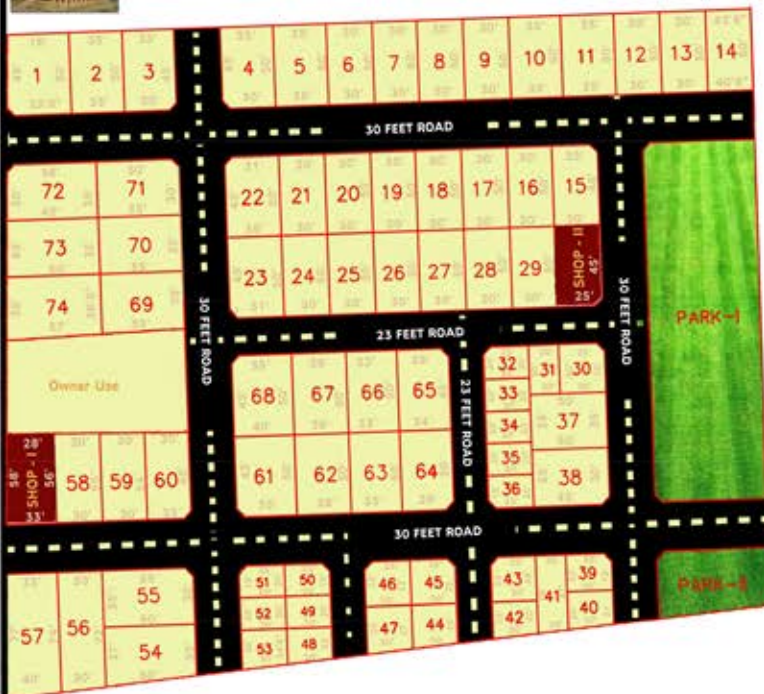

Developed Children's Play Area

Well Laid Tar Road

Street Lights Available

Avenue Trees on Both Side of Roads

3 Years FREE Maintenance

EB line connection it's already there

Water Supply It's already there

Road With Foot Path

IndiaBulls & LIC Home Finance Loans Facility Available

Ready To Construct Plots

PLOT No	Sq Ft	PLOT No	Sq Ft	PLOT No	Sq Ft
1	1075	27	1500	53	757.5
2	1750	28	1500	54	2100
3	1737.5	29	1500	55	2087.5
4	1737.5	30	887.5	56	2190
5	1750	31	600	57	2756
6	1500	32	587.5	58	1665
7	1500	33	600	59	1635
8	1500	34	600	60	1547.5
9	1500	35	600	61	1987.5
10	1750	36	587.5	62	1800
11	1750	37	1750	63	1650
12	1500	38	1737.5	64	1687.5
13	1500	39	677.5	65	1687.5
14	2075	40	675	66	1650
15	1487.5	41	950	67	1800
16	1500	42	645	68	1987.5
17	1500	43	827.5	69	2131
18	1500	44	780	70	1925
19	1500	45	827.5	71	1912.5
20	1500	46	827.5	72	1527.5
21	1500	47	855	73	1862.5
22	1787.5	48	697.5	74	2073
23	1787.5	49	600	5-1	1487.5
24	1500	50	587.5	5-2	1736.5
25	1500	51	587.5		
26	1500	52	600		